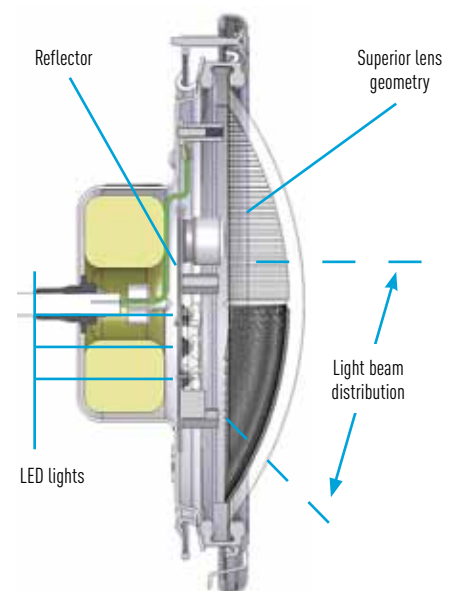

Drawing shows lens and reflector design which combine to provide superior light beam distribution.

UL listed only when using Pentair® niches for use in swimming pools, spas and water fountains.